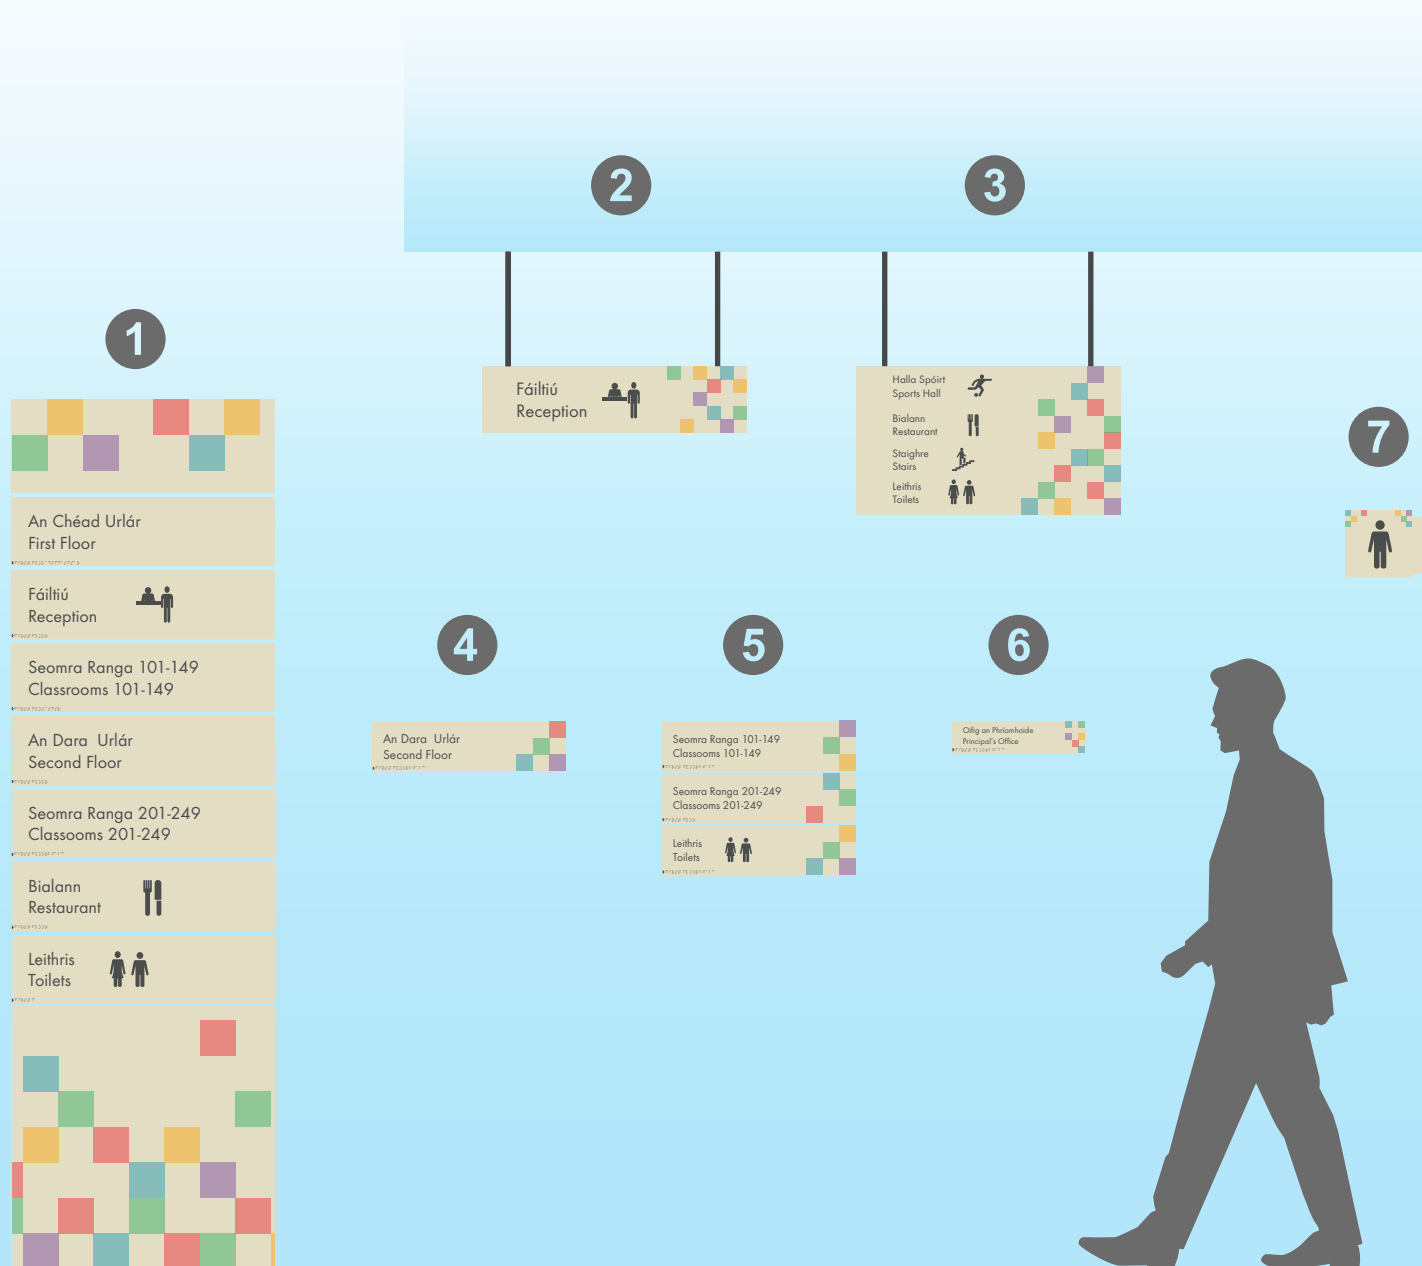

Education Signage Schedule

Wayfinders

- | | | | |
|---|--|---|--|
| 1 | Monolith Sign. Dimensions: 605mm x 1960mm | 2 | Suspended Sign. Dimensions: 152mm x 609mm |
| 3 | Suspended Sign. Dimensions: 342mm x 609mm | 4 | Directory Panel. Dimensions: 114mm x 445mm |
| 5 | Directory Signage. Dimensions: 342mm x 445mm | 6 | Door Sign. Dimensions: 76mm x 304mm |
| 7 | Projecting Sign. Dimensions: 152mm x 152mm | | |