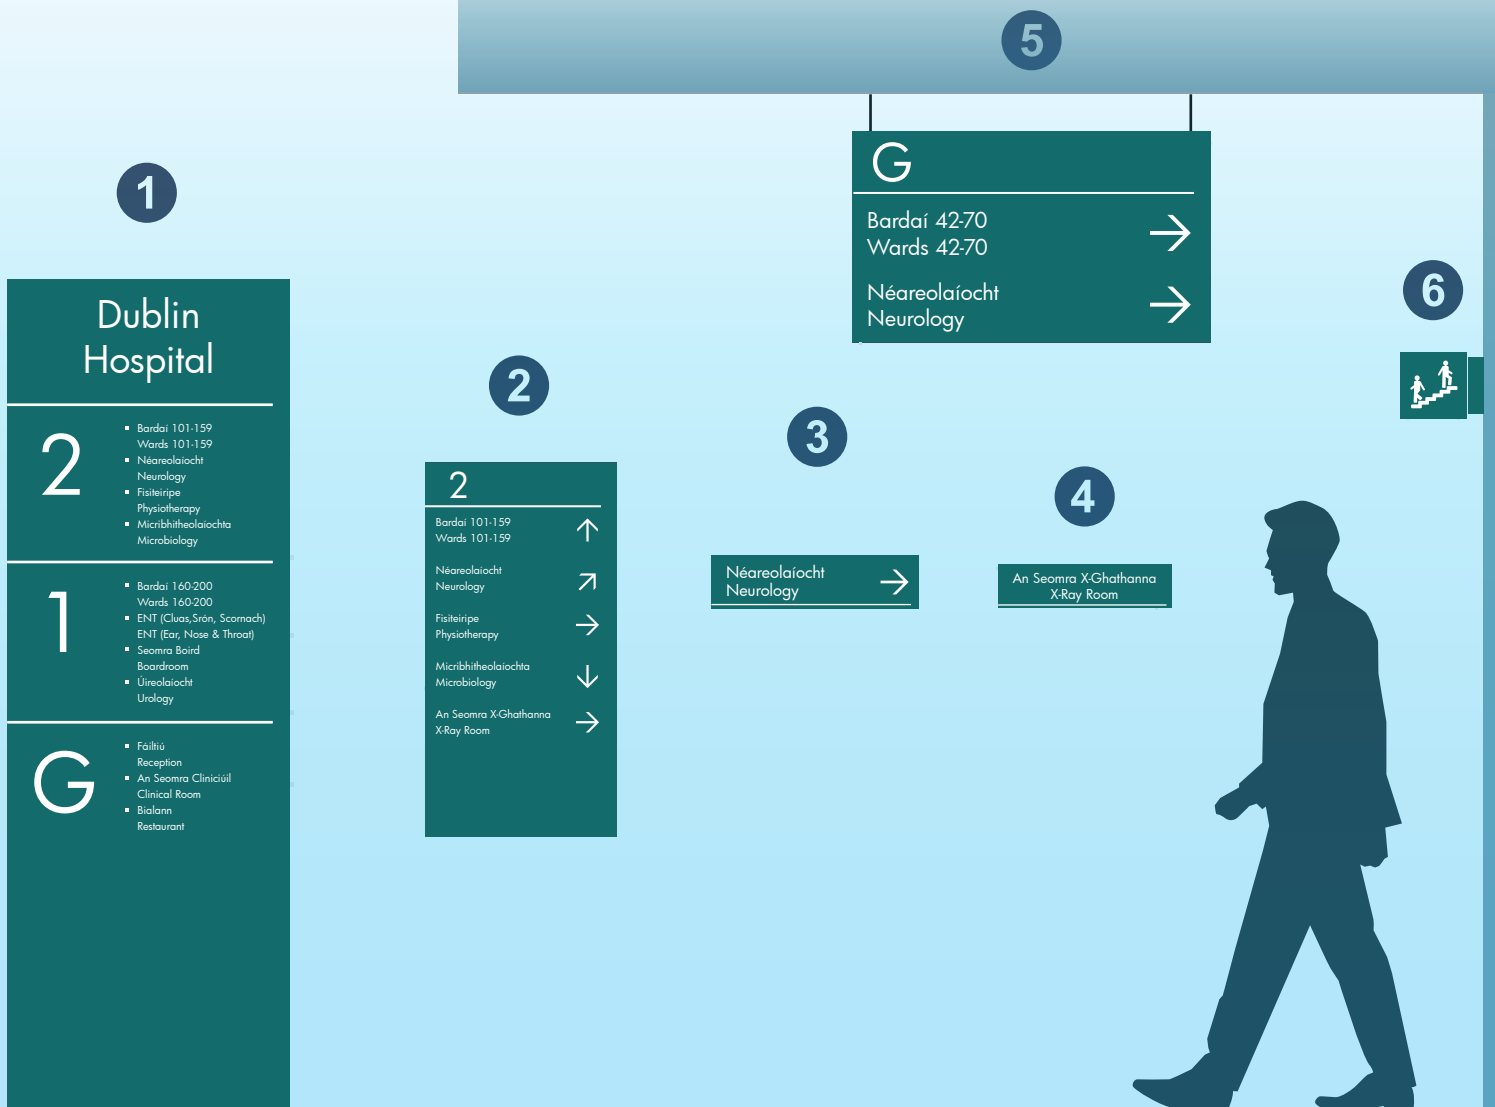

Health Signage Schedule

Wayfinders

- | | | | |
|---|---|---|---|
| 1 | Monolith Sign. Dimensions: 1790mm x 895mm | 2 | Wall Directory. Dimensions: 895mm x 457mm |
| 3 | Room Sign. Dimensions: 304mm x 304mm | 4 | Room Sign. Dimensions: 76mm x 304mm |
| 5 | Suspended Sign. Panel Dimensions: 114mm x 609mm | 6 | Pictogram Sign. Dimensions: 152mm x 152mm |